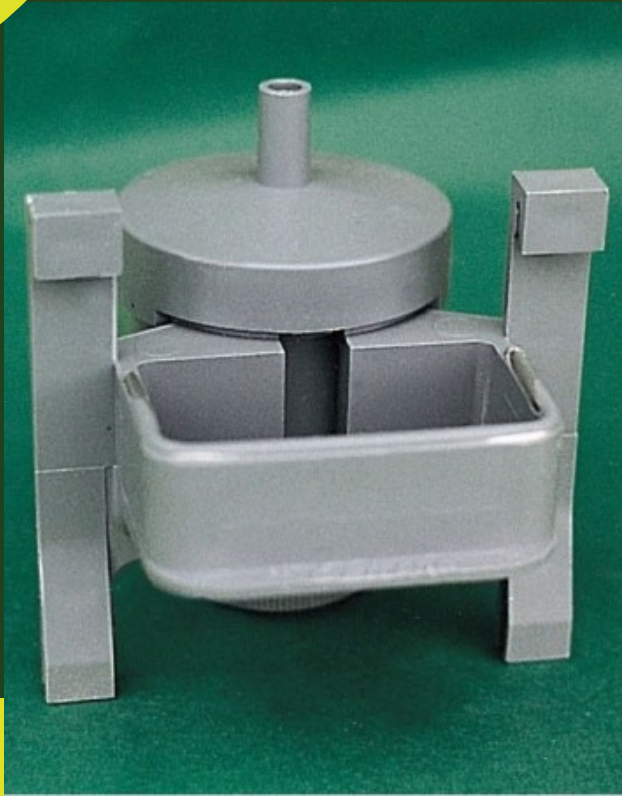

AUTOMATIC DRINKERS FOR RABBIT AND PIGEONS

Drinking trough mod. Self-filling Spain (for rabbits, pigeons, etc.). Thanks to the internal float, it recharges automatically by falling from an external container connected to a tube. To fix it, you must cut the net near the tray, then hook it.

DATA SHEET

Dimensions

12 x 13 x 12h cm
bowl 8 x 4.5

Materials

Plastica

Directions

To fix it, you must cut the net near the tray, then hook it.