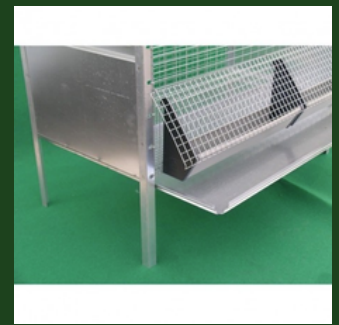

## CHICK CAGE

Cage for chicks made entirely from electro-welded mesh and galvanized sheet. It comes complete with feeders with adjustable grid and pull-out sheet drip tray.

### Size

100 x 60 x 60h cm (basket 100 x 50 x 34h)