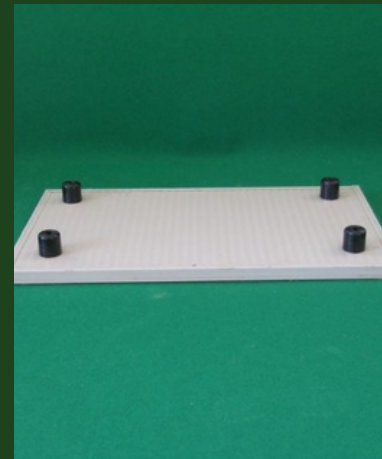

## DOG SLEEPING BENCH IN WOOD AND INSULATED PANEL

E' interamente bordata con profilato in lamiera antimorso. Spessore 4 cm.

### DATA SHEET

Size	Materials	Indication
62 x 100 x 9.5h cm (5.5h feet)	Cot / Platform for dogs made of wood, with insulated bottom with insulating panel, raised off the ground with plastic feet.	Ideal for the correct rest of the dog and for total isolation from the ground.