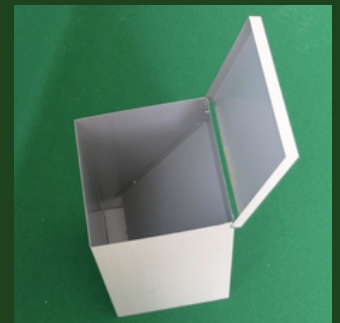

GRAVITY DOG FEEDER 10KG

Hopper Feeder for dogs, capacity max 10 kg. Top door can be opened for replenishment by gravity. Ideal for kibble and dog food.

DATA SHEET

Size

27 x 25 x 50h cm

Materials

galvanized
steel