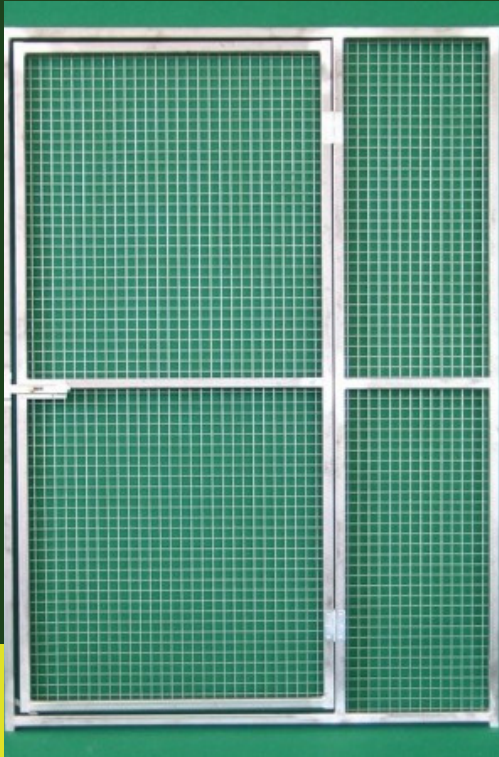

MODULAR PANELS FOR AVIARY WITH MESH OR GATE

These panels are ideal for creating pens, fence, runs, cages or aviaries to measure. If necessary, you can achieve the same coverage with mesh panels, or with corrugated sheet or insulated panel; you can also create sleeping areas closed with insulated panels.

SIZE AVAILABLE

DATA SHEET

Size	Materials	Indication
100 x 170h cm 120 x 170h 100 x 200h 120 x 200h	Galvanized steel	The net is riveted on a galvanized tubular frame. On request, free of charge, 1.9 x 1.9 mesh, 0.14 cm wire can be applied. The opening is 75 cm, can be changed on request. Tubular 2,5x2,5 cm thickness 1,5 mm.