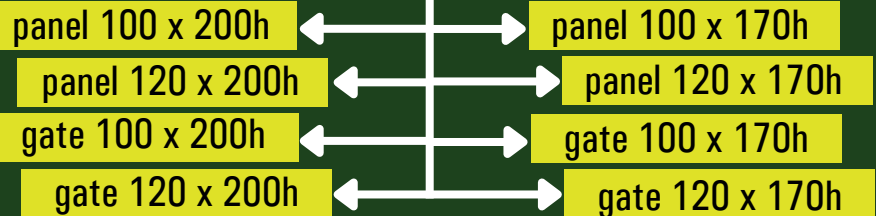

MODULAR PANELS FOR AVIARY WITH MESH OR GATE

These panels are ideal for creating pens, fence, runs, cages or aviaries to measure. If necessary, you can achieve the same coverage with mesh panels, or with corrugated sheet or insulated panel; you can also create sleeping areas closed with insulated panels.

SIZE AVAILABLE

DATA SHEET

Size	Materials	Indication
100 x 170h cm 120 x 170h 100 x 200h 120 x 200h	Galvanized steel	The net is riveted on a galvanized tubular frame. On request, free of charge, 1.9 x 1.9 mesh, 0.14 cm wire can be applied. The opening is 75 cm, can be changed on request. Tubular 2,5x2,5 cm thickness 1,5 mm.