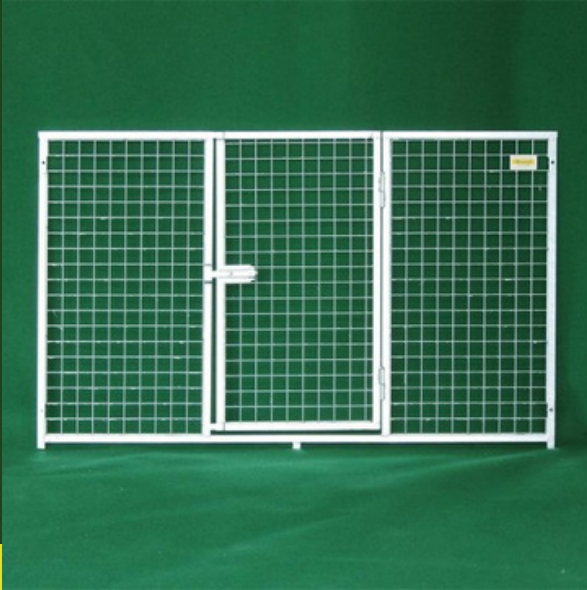

Modular panels for outdoor dog fencing 102 cm high with mesh or gate

Low Electro-welded Mesh Gates and Panels, with or without door, ideal for creating low fences for dogs of various shapes and sizes;

SIZE AVAILABLE

panel 165 x 102h

gate 165 x 102h

complete enclosure
170 x 165 x 102h

DATA SHEET

Size

170 x 165 x 102h cm
(enclosure complete as in
the last photo composed
of: 3 panels and 1 gate)

165 x 102 h (single panel
size)

Materials

Galvanized
steel

Indication

5 x 5 cm mesh 0.39
wire. Sturdy door latch
and feet at the base.
Hot-dip galvanization.