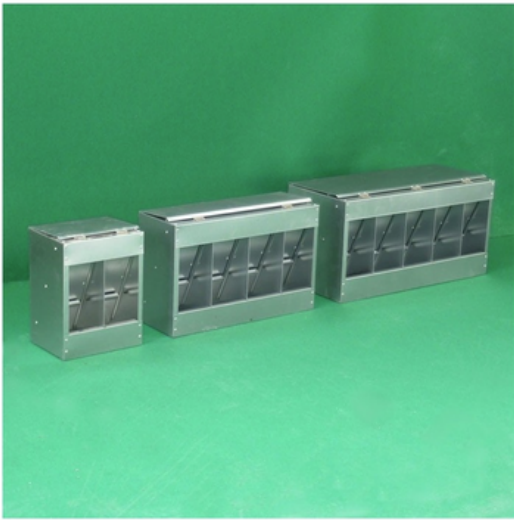

# NO WASTE CHICKEN FEEDER USABLE FOR CHICKENS HENS PIGEONS PIGEONS AND PARROTS MOD: GRANDE

Metal sheet Feeder / Food dispenser Large model, compartments with adjustable level and top loading; 10, 20 and 40 kg capacity (ideal for pigeons, parrots, birds, hens, etc.).

## SIZE AVAILABLE

- 2 compartements
- 4 compartements
- 5 compartements

### Size

27 x 21 x 37h cm (feeder 2 compartments)  
56 x 21 x 37h cm (feeder 4 compartments)  
70 x 21 x 37h cm (feeder 5 compartments)