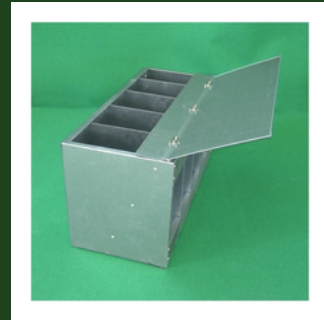

# NO WASTE CHICKEN FEEDER USABLE FOR CHICKENS HENS PIGEONS PIGEONS AND PARROTS MOD: GRANDE

Metal sheet Feeder / Food dispenser Large model, compartments with adjustable level and top loading; 10, 20 and 40 kg capacity (ideal for pigeons, parrots, birds, hens, etc.).

## SIZE AVAILABLE

- 2 compartements
- 4 compartements
- 5 compartements

### Size

27 x 21 x 37h cm (feeder 2 compartments)  
56 x 21 x 37h cm (feeder 4 compartments)  
70 x 21 x 37h cm (feeder 5 compartments)