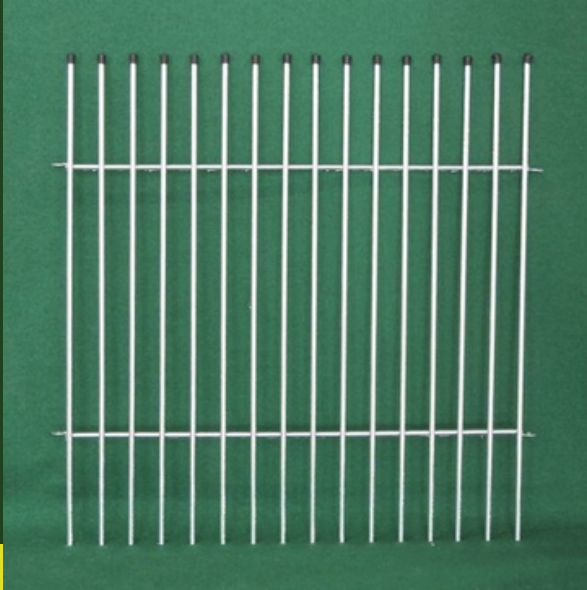

PANELS WITH BARS FOR PUPPIES MOD: CANCCUCCSBARRE

Bar Panel for puppies hot-dip galvanized; they are modular and are fixed to each other with an extractable iron rod. Bars have a 1.2 cm diameter and 5 cm spacing.

SIZE AVAILABLE

panel 95 x 100h

complete enclosure (5 panels)

DATA SHEET

Size

95 x 100h cm (single panel)

Materials

Hot galvanized steel