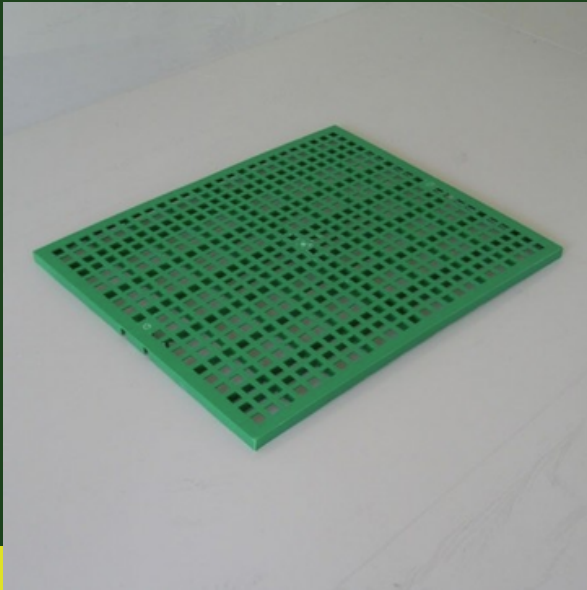

## PLASTIC GRID FOR THE BOTTOM OF THE VET CAGE

Panel in green plastic, ideal as a grilled base for cages, aviaries, rabbit hutches, etc. It is also used inside the sheet plate of the veterinary cages for dogs.

#### Size

25 x 50 x 2h cm  
holes 1,5 x 1,5

#### Materials

Plastic