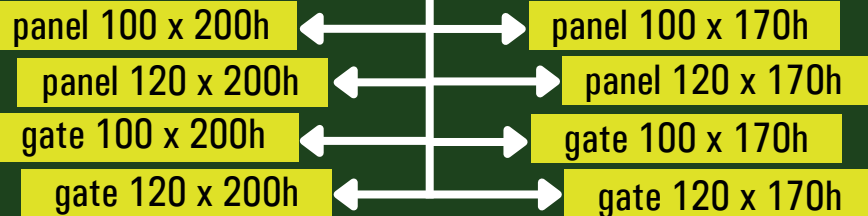

AVIARY GATES AND PANELS

These panels are ideal for creating pens, fence, runs, cages or aviaries to measure. If necessary, you can achieve the same coverage with mesh panels, or with corrugated sheet or insulated panel; you can also create sleeping areas closed with insulated panels.

SIZE AVAILABLE

DATA SHEET

Size	Materials	Indication
100 x 170h cm 120 x 170h 100 x 200h 120 x 200h	Galvanized steel	The net is riveted on a galvanized tubular frame. On request, free of charge, 1.9 x 1.9 mesh, 0.14 cm wire can be applied. The opening is 75 cm, can be changed on request. Tubular 2,5x2,5 cm thickness 1,5 mm.