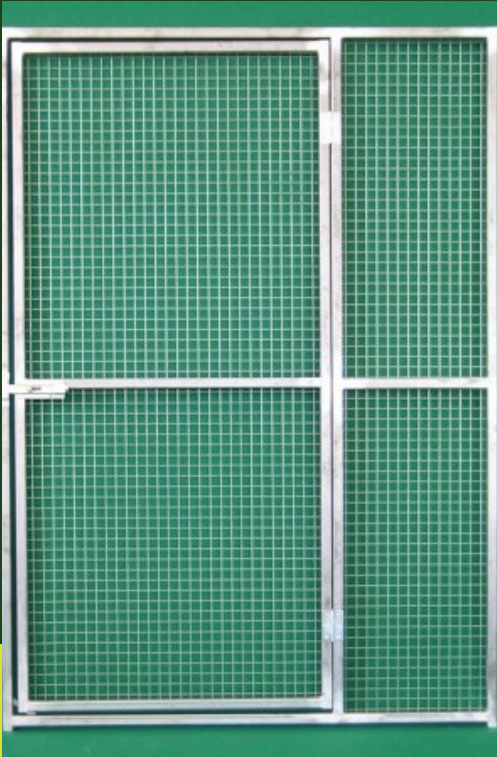

AVIARY GATES AND PANELS

These panels are ideal for creating pens, fence, runs, cages or aviaries to measure. If necessary, you can achieve the same coverage with mesh panels, or with corrugated sheet or insulated panel; you can also create sleeping areas closed with insulated panels.

SIZE AVAILABLE

DATA SHEET

Size	Materials	Indication
100 x 170h cm 120 x 170h 100 x 200h 120 x 200h	Galvanized steel	The net is riveted on a galvanized tubular frame. On request, free of charge, 1.9 x 1.9 mesh, 0.14 cm wire can be applied. The opening is 75 cm, can be changed on request. Tubular 2,5x2,5 cm thickness 1,5 mm.