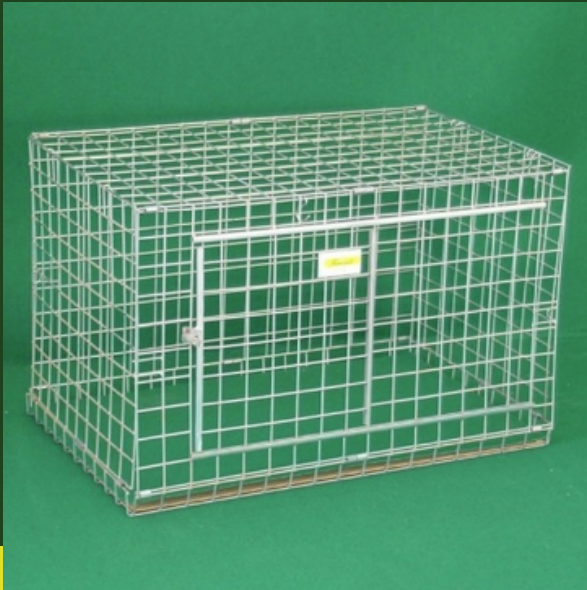

DOG CRATES IN NET

Our Crates for dogs and cats are made of electro-welded panels (5 x 5 cm mesh 0.39 wire), cold galvanized.

SIZE AVAILABLE

mod. Medium

mod. Large

DATA SHEET

| Size | Materials | Indication |
|--------------------------------|---|--|
| 88 x 53 x 58h cm (mod. Medium) | made of electro-welded panels (5 x 5 cm mesh 0.39 wire), cold galvanized. | The base may be in edged sheet metal or wood and carpet. |
| 98 x 68 x 73h cm (mod. Large) | | |