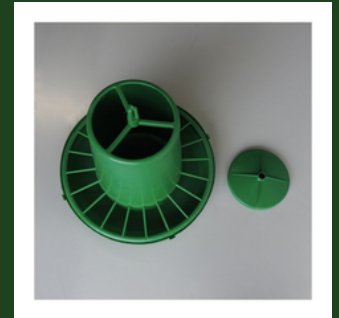

HOPPER FEEDER FOR CHICKENS

Feeder suitable for chickens and hens, little wild animal and similar. Made of plastic, with an anti-waste edge that can be used both hanging and resting on the ground. Green color. Capacity: 7 kg or 15 kg

SIZE AVAILABLE

7 kg

15 kg

DATA SHEET

Size

7 kg

Diameter 38 cm. Height 33 cm.

15 kg

Diameter 47 cm. Height 46 cm.

Materials

Plastic