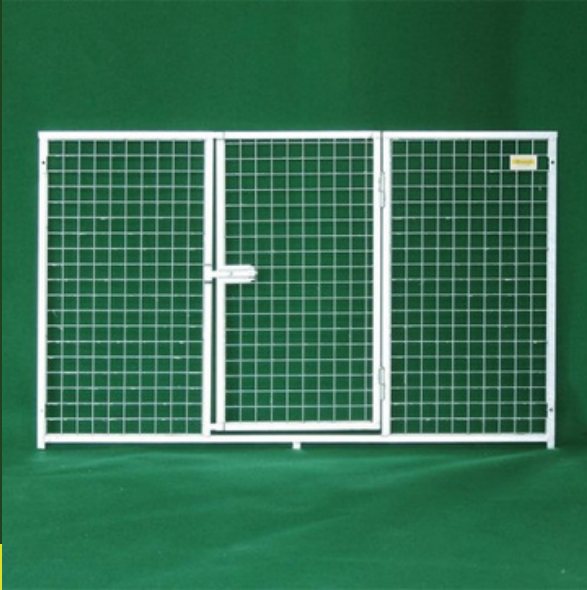

LOW GATES AND PANEL FOR DOGS

Low Electro-welded Mesh Gates and Panels, with or without door, ideal for creating low fences for dogs of various shapes and sizes;

SIZE AVAILABLE

panel 165 x 102h

gate 165 x 102h

complete enclosure
170 x 165 x 102h

DATA SHEET

Size

170 x 165 x 102h cm
(enclosure complete as in
the last photo composed
of: 3 panels and 1 gate)

165 x 102 h (single panel
size)

Materials

Galvanized
steel

Indication

5 x 5 cm mesh 0.39
wire. Sturdy door latch
and feet at the base.
Hot-dip galvanization.