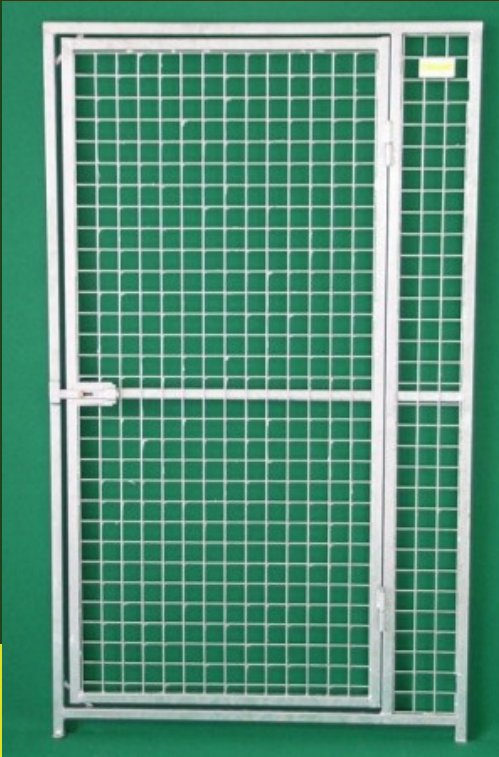

MESHGATES AND PANELS

Electro-welded Mesh Gates and Panels, with or without door, ideal for creating fences and runs for dogs of various shapes and sizes; 5 x 5 cm mesh, wire 0.39. Sturdy door latch and feet at the base.

SIZE AVAILABLE

panel 120 x 200h

panel 50 x 170h

gate 100 x 170h

panel 60 x 170h

gate 120 x 170h

panel 100 x 170h

gate 100 x 200h

panel 120 x 170h

gate 120 x 200h

panel 100 x 200h

DATA SHEET

Size

100 x 170h cm
120 x 170h
100 x 200h
120 x 200h

Materials

Hot galvanized steel.

Indication

They are fixed to each other with screws and nuts diameter 8 mm and to the ground with bolts diameter 10 mm. Tubular 2,5x2,5 cm thickness 1,5 mm.