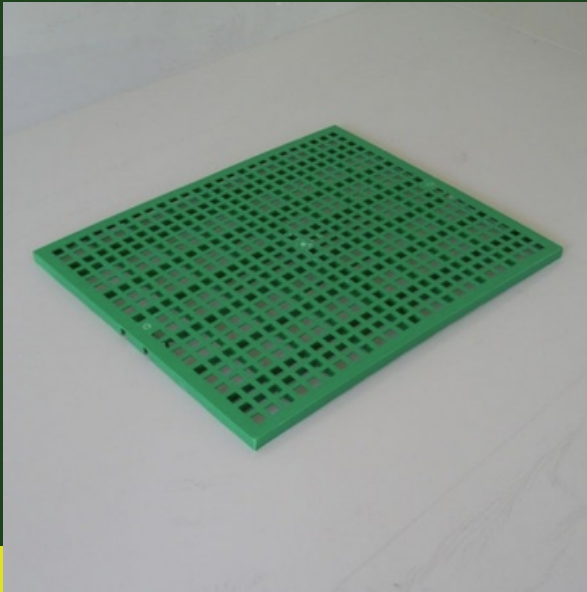

PLASTIC GRID FOR BACKGROUND

Panel in green plastic, ideal as a grilled base for cages, aviaries, rabbit hutches, etc. It is also used inside the sheet plate of the veterinary cages for dogs.

DATA SHEET

Size

25 x 50 x 2h cm
holes 1,5 x 1,5

Materials

Plastic