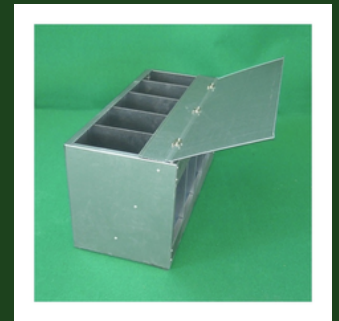

## SHEET FEEDER MOD. LARGE

Metal sheet Feeder / Food dispenser Large model, compartments with adjustable level and top loading; 10, 20 and 40 kg capacity (ideal for pigeons, parrots, birds, hens, etc.).

### SIZE AVAILABLE

2 compartements

4 compartements

5 compartements

### Size

27 x 21 x 37h cm (feeder 2 compartments)

56 x 21 x 37h cm (feeder 4 compartments)

70 x 21 x 37h cm (feeder 5 compartments)