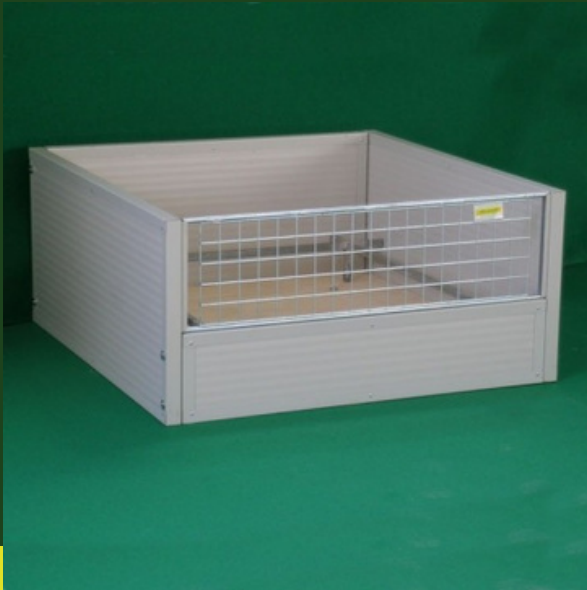

## WHELPING BOX IN INSULATED PANELS FOR DOGS (WOODEN BENCH)

Whelping Box for dogs in insulated panels of 3.5 cm thickness (wooden bench), framed with sheet metal profiles, with anti-crush edge for protection of the puppies.

### SIZE AVAILABLE

108 x 110 x 50h cm (mod. standard)

130 x 125 x 50h (mod. large)

### Size

mod. standard

108 x 110 x 50h cm

mod. large

130 x 125 x 50h

### Materials

The front grille is removable.  
The bench is made of wood, raised with plastic feet, removable and washable.