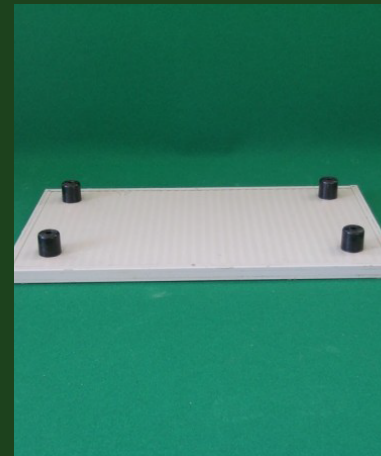

WOOD AND INSULATED BENCH FOR DOGS

Insulated dog footboard, raised from the ground, with wooden cover and edges in anti-bear sheet.

DATA SHEET

Size	Materials	Indications
62 x 100 x 9,5h cm (feet 5,5h)	Bench / Bed / Platform for dogs and other animals, made of wood, with bottom in insulation panel, raised from the ground with plastic feet.	Thickness of 4 cm. Ideal for the correct dog resting and total isolation from the ground.